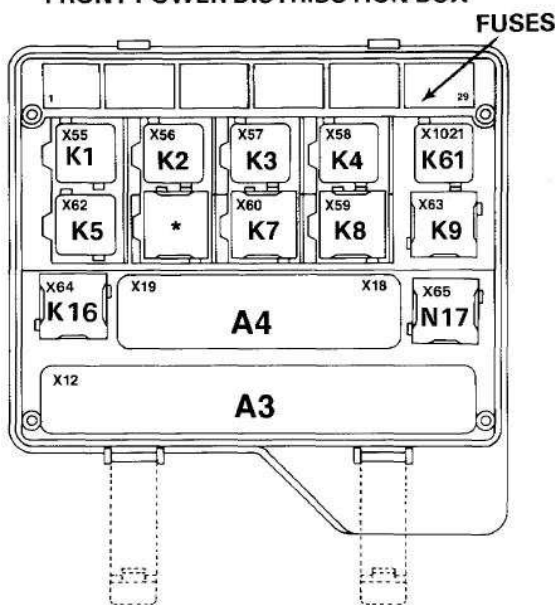

BMW 7 **POWER DISTRIBUTION CHARTS**
FRONT POWER DISTRIBUTION BOX

09/89 — 0660-00 — 1990

FRONT POWER DISTRIBUTION BOX

COMPONENTS IN FRONT POWER DISTRIBUTION BOX		
NUMBER	CONNECTOR	DESCRIPTION
A3	X12	LAMP CONTROL MODULE
A4	X18, X19	CHECK CONTROL MODULE
K1	X55	STARTER RELAY (AUTO)
K2	X56	HORN RELAY
K3	X57	UNLOADER RELAY, KLR
K4	X58	BLOWER RELAY
K5	X62	WASHER PUMP RELAY
K7	X60	PARKING LIGHT MONITOR RELAY
K8	X59	FRONT DEFOGGER/WATER PUMP RELAY
K9	X63	UNLOADER RELAY, KL15
*K10 (750iL)	X54	ABS OVERVOLTAGE PROTECTION RELAY
K16	X64	HAZARD FLASHER RELAY
*K51 (735i, 735iL)	X941	PHONE ALERT RELAY
K61	X1021	UNLOADER RELAY, KL61
N17	X65	CRASH CONTROL UNIT