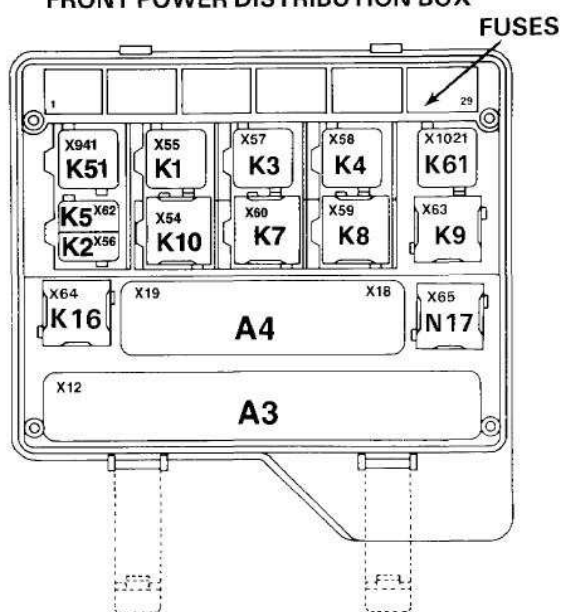

**BMW 7** **POWER DISTRIBUTION CHARTS**  
**FRONT POWER DISTRIBUTION BOX**

03/92  
 0660-00  
 1991

**FRONT POWER DISTRIBUTION BOX**

COMPONENTS IN FRONT POWER DISTRIBUTION BOX		
NUMBER	CONNECTOR	DESCRIPTION
A3	X12	LAMP CONTROL MODULE
A4	X18, X19	CHECK CONTROL MODULE
K1	X55	STARTER RELAY (AUTO)
K2	X56	HORN RELAY
K3	X57	UNLOADER RELAY, KLR
K4	X58	BLOWER RELAY
K5	X62	WASHER PUMP RELAY
K7	X60	PARKING LIGHT MONITOR RELAY
K8	X59	FRONT DEFOGGER/WATER PUMP RELAY
K9	X63	UNLOADER RELAY, KL15
K10 (WITH-OUT ASC)	X54	ABS OVERVOLTAGE PROTECTION RELAY
K16	X64	HAZARD FLASHER RELAY
K51	X941	PHONE ALERT RELAY
K61	X1021	UNLOADER RELAY, KL61
N17	X65	CRASH CONTROL UNIT