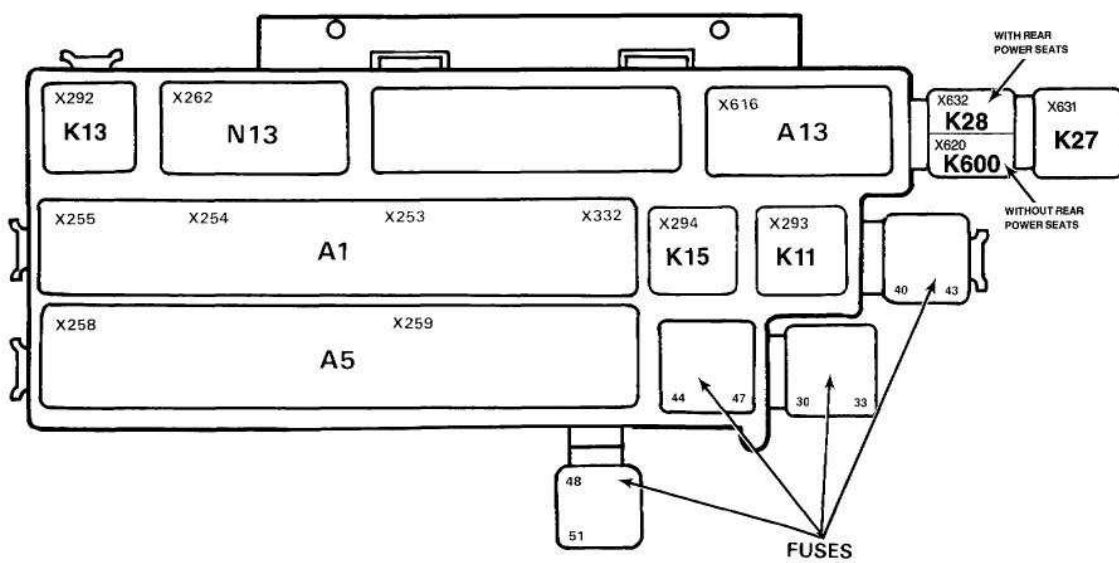

BMW
POWER DISTRIBUTION CHARTS
REAR POWER DISTRIBUTION BOX

REAR POWER DISTRIBUTION BOX

03/92 — 0660-01 — 1991